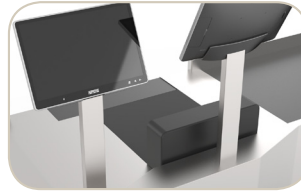

Clear and slim design  
 Large useable screen space  
 Fully adjustable stand

Pure in structure, pure in design, pure in application.  
 The POS-222 PurePOS GT is a POS system that provides the latest technology with a clear design and high functionality.  
 The POS-222 GT together with its adjustable stand will be eye catcher on your counter.  
 With its size of 21.5", the POS-222 GT also excels in SCO applications.  
 Paired with a PureTOUCH customer display, your Point of Sale will only speak one design language:

# All-in-One Computer POS-222 PurePOS GT

1. 21.5" LCD with a resolution of 1920x1080 pixels

2. Elegant and sleek design shared with PureTOUCH 9.7" and 13.5" customer display sister models

3. Fully adjustable stand