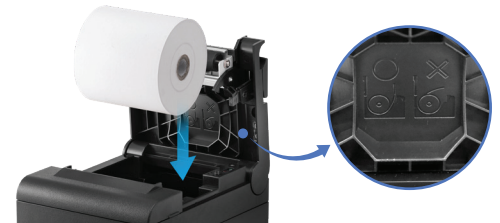

SRP-E300

3-inch POS Printer

Kiosk

Retail

Restaurants & Bars

Ticketing

Banking

Durable and Cost-Efficient

- Printing speed up to 220 mm/sec
- High reliability mechanism :
150 km TPH & 1.5 Million cuts Auto Cutter
- 180 / 203 dpi supported

User-Friendly Design

- Stand-alone or space-saving wall-mount use
- Easy to distinguish loading paper side by drawing on printer cover
- 10% smaller than SRP-330II
- Display paper and error on LED