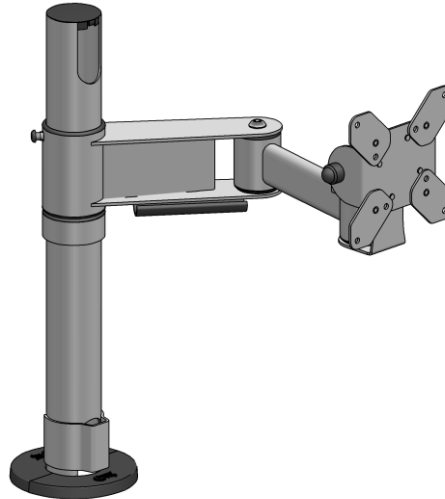

Project Configuration Sheet – SPV1106-nn

VESA 75/100 Pole Mount SpacePole Screen Mount with 300mm Elbow Arm, VESA 75/100 Version 1.3

Parts List

Part No.	Description	Qty	Assemble	Box
SP2-1994-0400	Pole SP2, 400mm w/SNikey Flange, top & bottom Cable Slot and End Cap (SP2-P22104-02)	1		1
SP2-9106-300	Elbow Arm SP2, 300mm for screen (topmounted Connection Joint)	1	1	1
4118081	Adjustable VESA 75/100 (4 x M9931-0004, 4 x M9941-0004, 4 x M22114-02), with 4x M4x10mm and 4x M4x6mm screws (MK8-0003)	1	1	1
SP2-21210	Lockring SP2	1		1
SP2-P22700-0040	Cable Clip SP2, 40mm	1		1
SP2-P22510	Flange Cover, SP2	1		1

Fixings

	Description	Qty	Box
MK0-0006	Fixing pack with bolt through & self tappers	1	1

Installation Guide

MK15-0170

Box B003

Box Label MK15-0026 – SPV1106-nn – VESA75/100 Pole Mount – SpacePole Screen Mount with 300mm Elbow Arm, VESA 75/100 - V 1.3